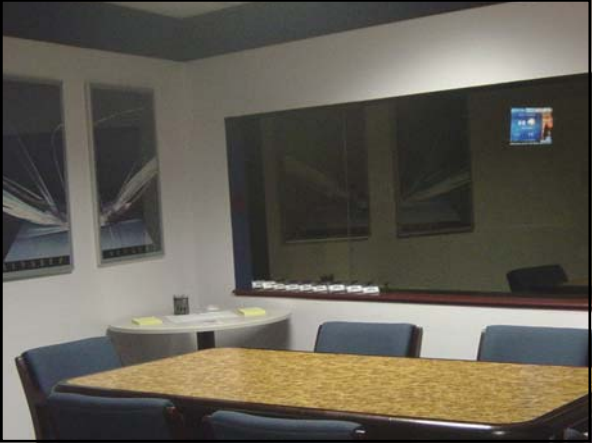

# Central Station Design

Teresa Gonzalez  
United Central Control

Customer Service and Data Entry Layout