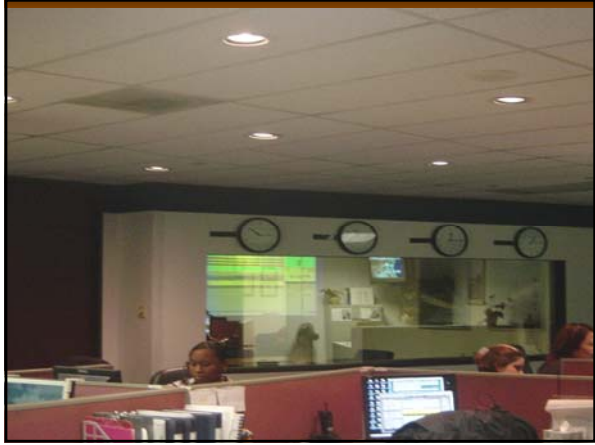

# Central Station Design

Teresa Gonzalez  
United Central Control

Customer Service and Data Entry Layout